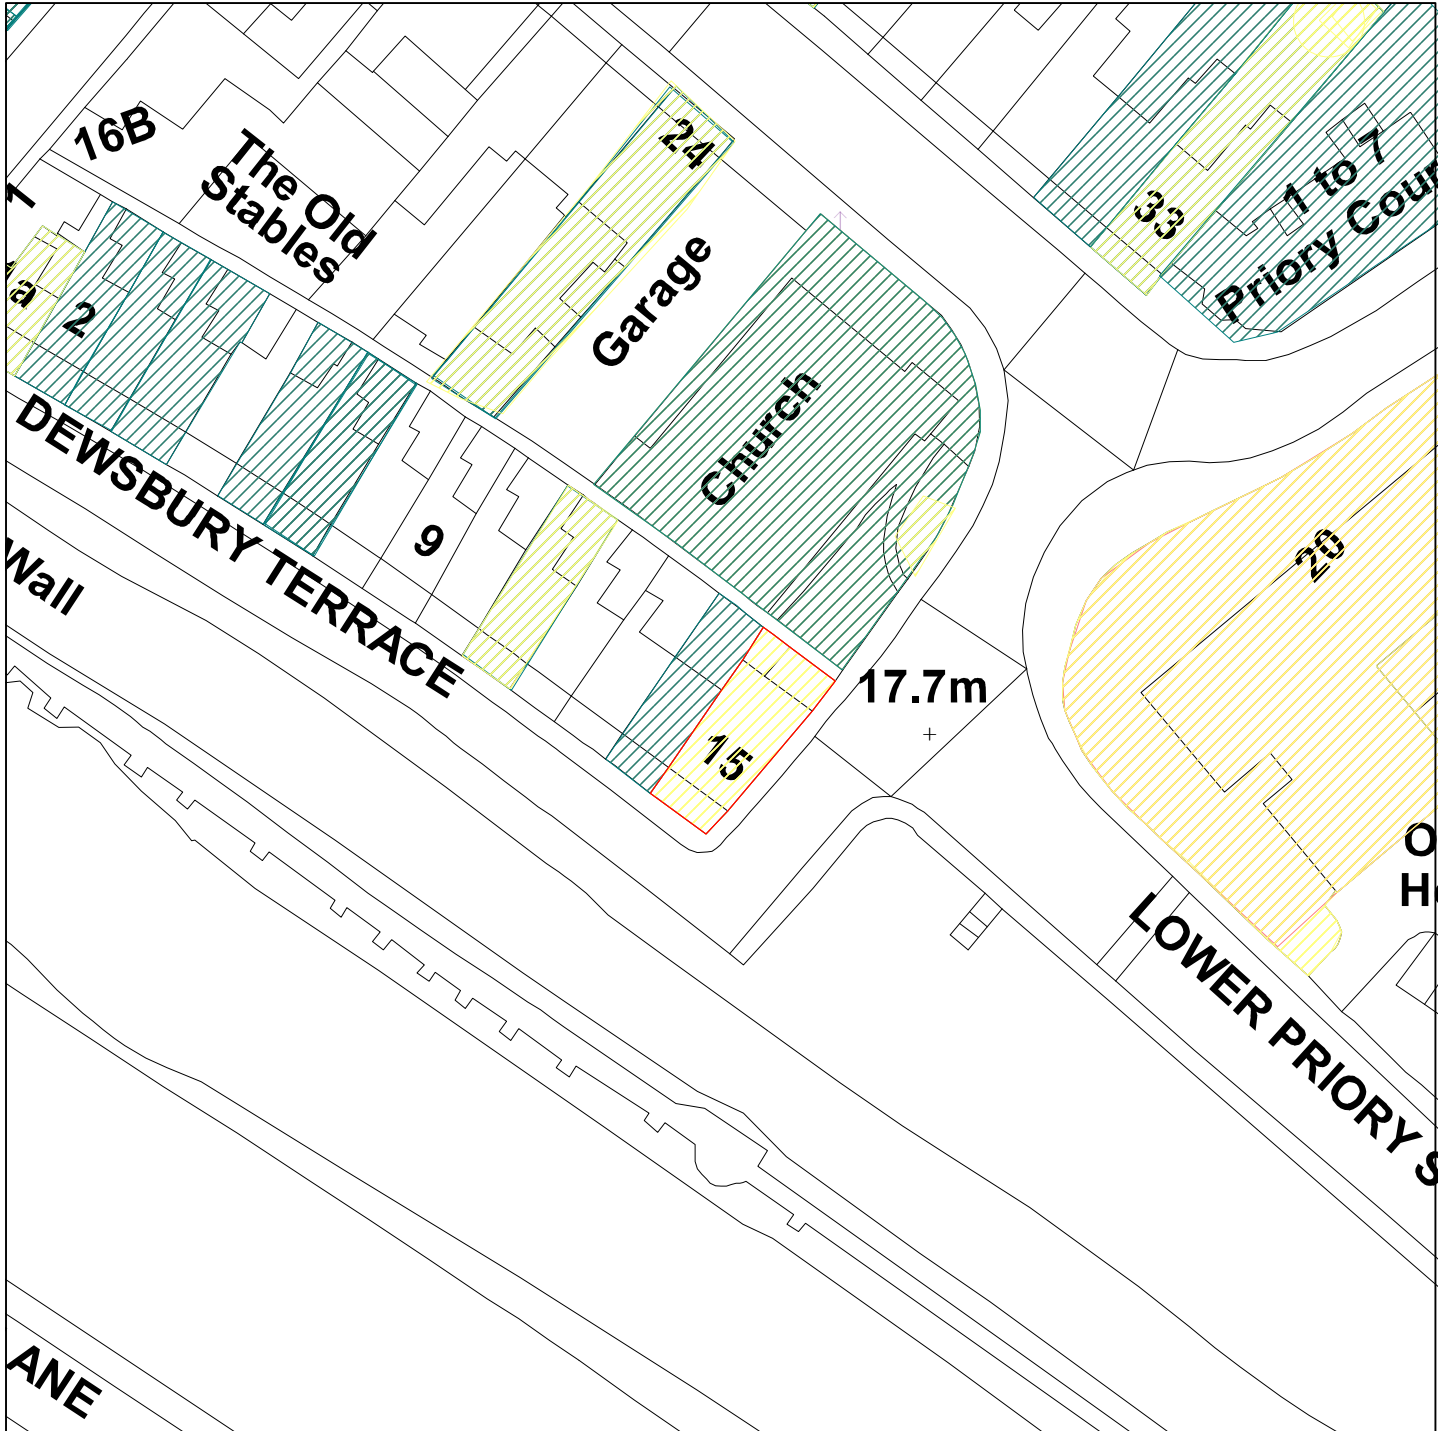

# 15 Dewsbury Terrace, YO1 6HA

12/03314/LBC

GIS by ESRI (UK)

Scale : 1:625

Reproduced from the Ordnance Survey map with the permission of the Controller of Her Majesty's Stationery Office © Crown Copyright 2000.